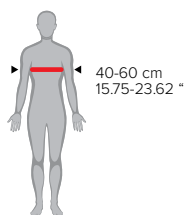

PARTS INCLUDED

1 Phantom Mini chest protector

1 clear number plate

PACKAGING DETAILS

8003800001 black	425 g / 0.93 lb	Plastic bag
8003800002 white		
		☺ 6 (master box)

ADJUSTABLE
shoulder strap