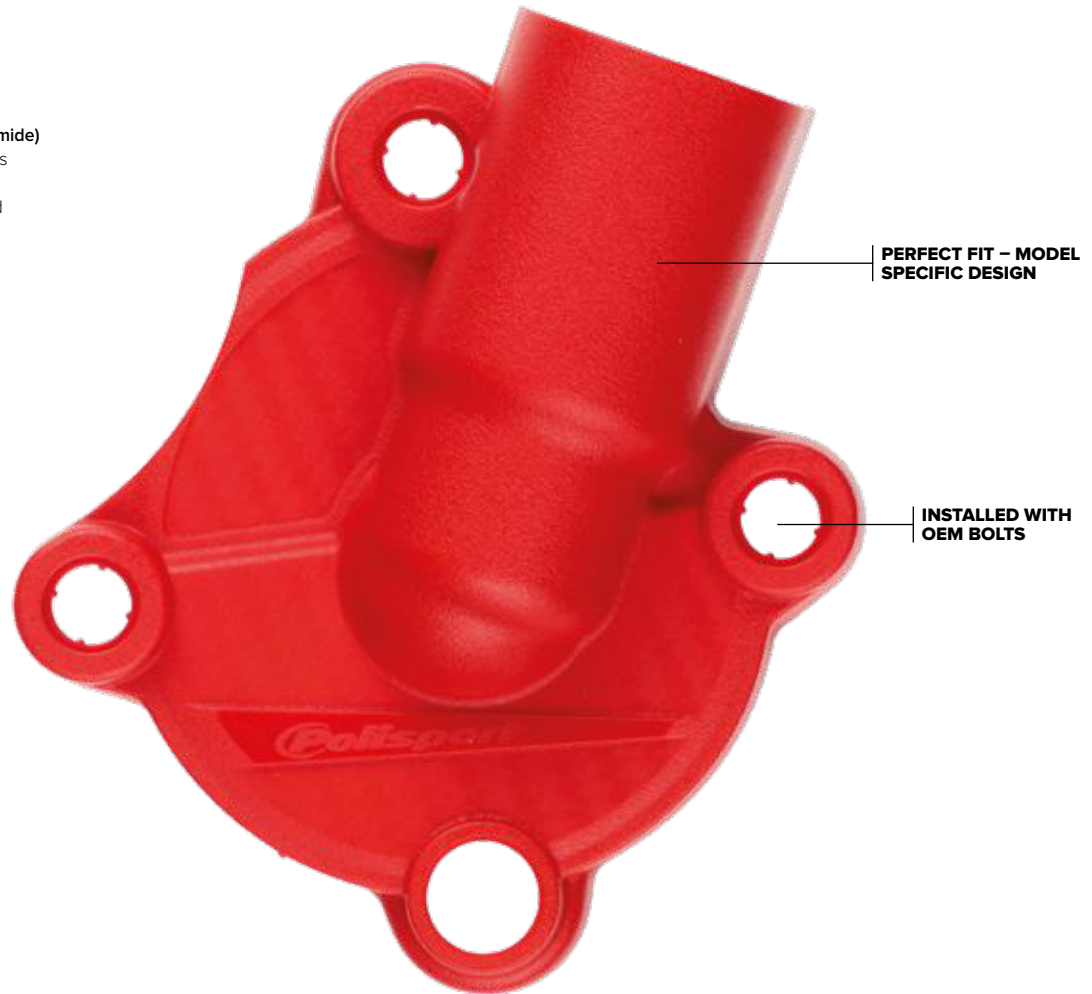

WATER PUMP PROTECTION

PERFORMANCE PART

NEW MODELS

FEATURES

- Abrasion and impact resistant
- Easy and intuitive installation
- Hard shell in hard resistant PA6 (polyamide)
- Optimum protection against rock impacts
- Resistant to high temperatures
- Periodical cleaning and removal advised
- Polisport exclusive design

PARTS INCLUDED

- 1 Water Pump Protection
- 1 Mounting Kit

PACKAGING DETAILS

- Packed in carton box
- Weight: ≈ 50 g / 0.11 lb

MOUNTING KIT
INCLUDED

HUSQVARNA

TC/TE 250/300	19-22	BK	8485100001	
		HQ-BL	8485100003	
TE/TX 250/300	20-23	BK	8485100001	
		HQ-BL	8485100003	
FC 250/350	16-22	BK	8485200001	
		HQ-BL	8485200003	
FE/FX 250/350	17-23	BK	8485200001	
		HQ-BL	8485200003	
FC 450	16-22	BK	8485000001	
		HQ-BL	8485000003	
FE/FX 450/500	17-23	BK	8485000001	
		HQ-BL	8485000003	

YAMAHA

YZ250	00-23	BK	8494100001	
		BL-Y98	8494100002	
YZ250F	15-23	BK	8484500001	
		BL-Y98	8484500002	
YZ450F	10-23	BK	8484500001	
		BL-Y98	8484500002	

BETA

RR 250/300 2T	16-23	BK	8484900001	
		R-BETA	8484900002	
RR 350/400/430/480 4T	20-23	BK	8484900001	
		R-BETA	8484900002	

SHERCO

SE-R 250/300	16-23	BK	8484700001	
		S-BLUE	8484700002	
SEF-R 250/300	16-23	BK	8484600001	
		S-BLUE	8484600002	

HONDA

CRF250R	18-23	BK	8484400001	
		R-CR4	8484400002	
CRF250RX	19-23	BK	8484400001	
		R-CR4	8484400002	
CRF450R / CRF450RX	17-23	BK	8484300001	
		R-CR4	8484300002	

KTM

SX/XC 250/300	19-22	BK	8485100001	
		OR-K16	8485100002	
EXC / EXCW 250/300	20-23	BK	8485100001	
		OR-K16	8485100002	
SX-F / XC-F 250/350	16-22	BK	8485200001	
		OR-K16	8485200002	
EXC-F / XCF-W 250/350	17-23	BK	8485200001	
		OR-K16	8485200002	
SX-F / XC-F 450	16-23	BK	8485000001	
		OR-K16	8485000002	
EXC-F / XCF-W 450/500	17-23	BK	8485000001	
		OR-K16	8485000002	

GASGAS

MC 250/300	21-23	BK	8485100001	
EC 250/300		RED	8485100005	
MC-F 250	21-23	BK	8485200001	
EC-F 250/350		RED	8485200005