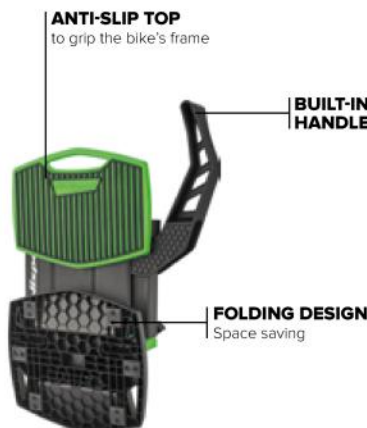

### PACKAGING DETAILS

Packed in carton box  
 Weight: 5,5 kg / 12.13 lb  
 ☉ 1 (master box)

reddot award 2017  
best of the best