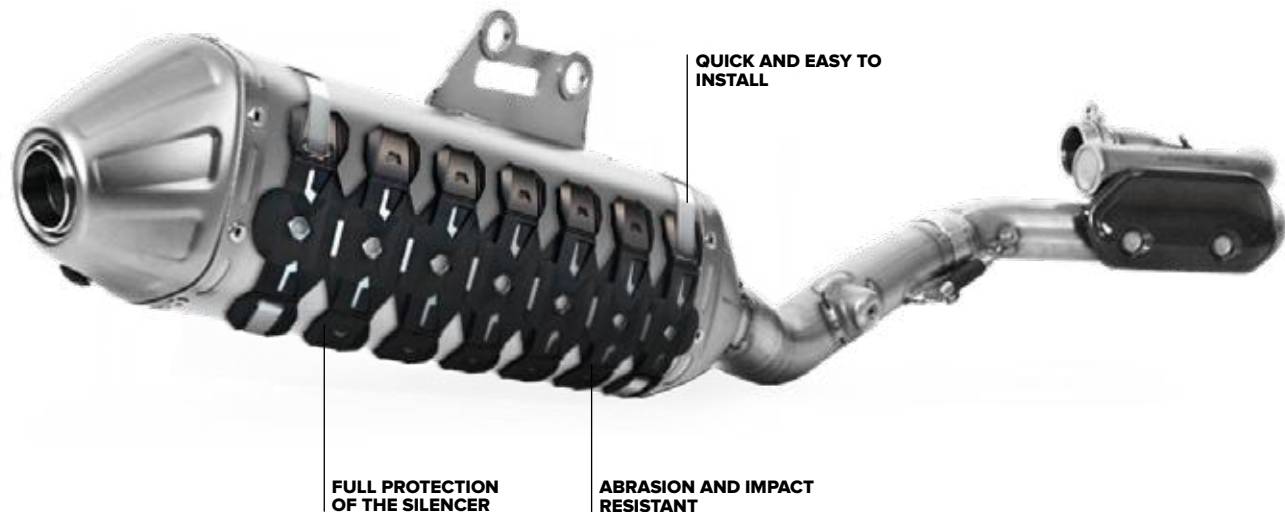

ARMADILLO EXTREME SILENCER GUARD

PERFORMANCE PART

MOUNTING KIT
INCLUDED