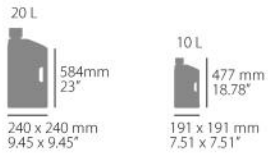

WATCH VIDEO

PROOCTANE

UTILITY CAN

RD REGISTERED DESIGN

FEATURES

- Certified as a portable fuel container for Europe
- Complies with ADR standards
- Highly durable and leak-proof cap and walls
- Includes Transportation Cap and Hose or Quick Fill Spout
- Ergonomically designed handle for transport
- Two handle design to help the filling process
- Reinforced ribbed bottom
- Oil/Fuel Mixer Included and attached to the Fuel Jug
- Free area to customize with name and/or number
- Oil/Fuel mix gauge on the cap to identify the fuel mix
- Non-slip bottom
- Available in 2 different capacities – 10 L / 2.6 Gallons; 20 L / 5 Gallons

PARTS INCLUDED

- 1 Polisport Utility can
- 1 Transportation cap
- 1 Hose or quick fill spout

PACKAGING DETAILS

- Packed in carton box
- Polisport ProOctane 10L + Hose
- Weight: 2900 g / 6.39 lb ☉ 1
- 8464600001 red
- Polisport ProOctane 10L + Quick fill spout
- Weight: 3000 g / 6.61 lb ☉ 1
- 8464600002 red

- Polisport ProOctane 20L + Hose
- Weight: 3900 g / 8.6 lb ☉ 1
- 8460000001 red

- Polisport ProOctane 20L + Quick fill spout
- Weight: 4000 g / 8.81 lb ☉ 1
- 8460000002 red