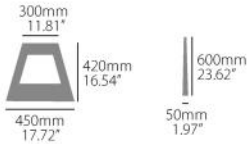

8981500001
yellow RM 01

8981500002
orange KTM

8981500003
blue yam98

8981500004
red CR 04

8981500005
green KX 05

8981500006
black/white

8981500007
black

8981500018
yellow flo