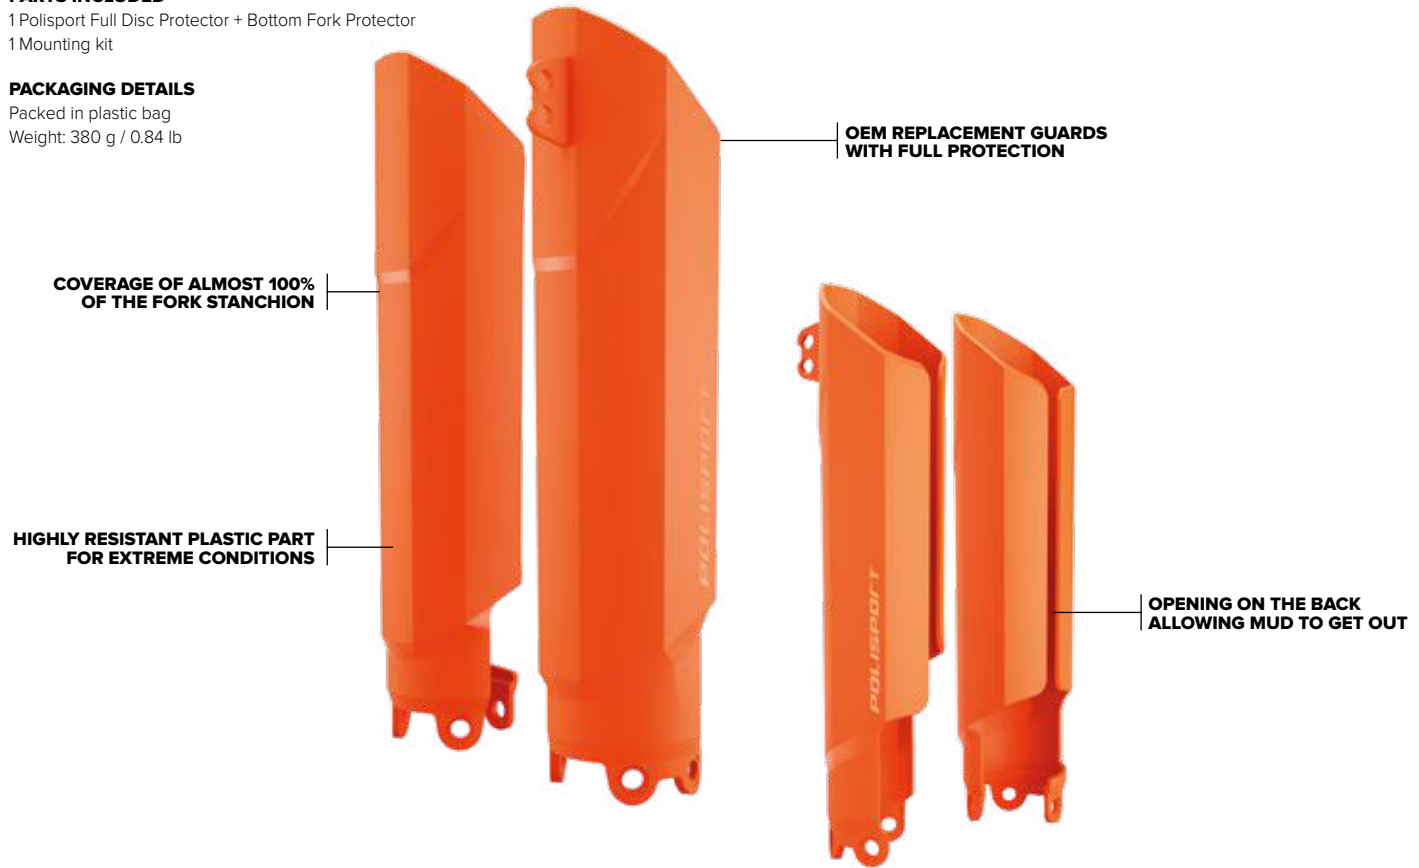

FULL WRAP FORK GUARD

PERFORMANCE PART

NEW

FEATURES

- Higher protection levels compared with OEM fork Guards
- Offer much protection from roost and rocks
- Nearly 360° protection to avoid chips and scratches in the fork stanchion
- Easy to install and remove – installation like OEM fork guards
- Cable guide included for European and Japanese models
- Direct replacement for OEM fork guards
- The rear opening allows easy cleaning and washing away mud and dirt

PARTS INCLUDED

- 1 Polisport Full Disc Protector + Bottom Fork Protector
- 1 Mounting kit

PACKAGING DETAILS

- Packed in plastic bag
- Weight: 380 g / 0.84 lb

KTM

SX/SXF/XC/XC-F	08-14	OR-KTM	8399200001	12
		WH	8399200002	12
		BK	8399200003	12
	15-22	OR-KTM	8399300001	12
		WH	8399300002	12
		BK	8399300003	12
EXC/EXC-F/ XC-W / XCF-W	08-15	OR-KTM	8399200001	12
		WH	8399200002	12
		BK	8399200003	12
	16-23	OR-KTM	8399300001	12
		WH	8399300002	12
		BK	8399300003	12

HUSQVARNA

TC/FC	16-22	BK	8399300002	12
		WH	8399300003	12
TE/FE	16-23	BK	8399300002	12
		WH	8399300003	12

GAS GAS

EC 250 / 300 / 350	06-17	WH	8399200002	12
		BK	8399200003	12
MC / MCF 125 / 250 / 450	21-23	WH	8399300002	12
		BK	8399300003	12
EC / EC-F 250 / 300 / 350	21-23	WH	8399300002	12
		BK	8399300003	12

SHERCO

SE-R / SE / SEF / SEF-R	17-23	WH	8399300002	12
		BK	8399300003	12

YAMAHA

YZ125/250	15-23	WH	8399500001	12
		BK	8399500002	12
YZ250/450F	16-23	WH	8399500001	12
		BK	8399500002	12
YZ250FX / YZ450FX	16-23	WH	8399500001	12
		BK	8399500002	12

BETA

RR 2T / 4T	19-23	R-BETA	8399400001	12
		WH	8399400002	12
		BK	8399400003	12

HONDA

CRF250R / 450R	19-23	R-BETA	8399600001	12
		WH	8399600002	12
		BK	8399600003	12
CRF250RX / 450RX	19-23	R-BETA	8399600001	12
		WH	8399600002	12
		BK	8399600003	12