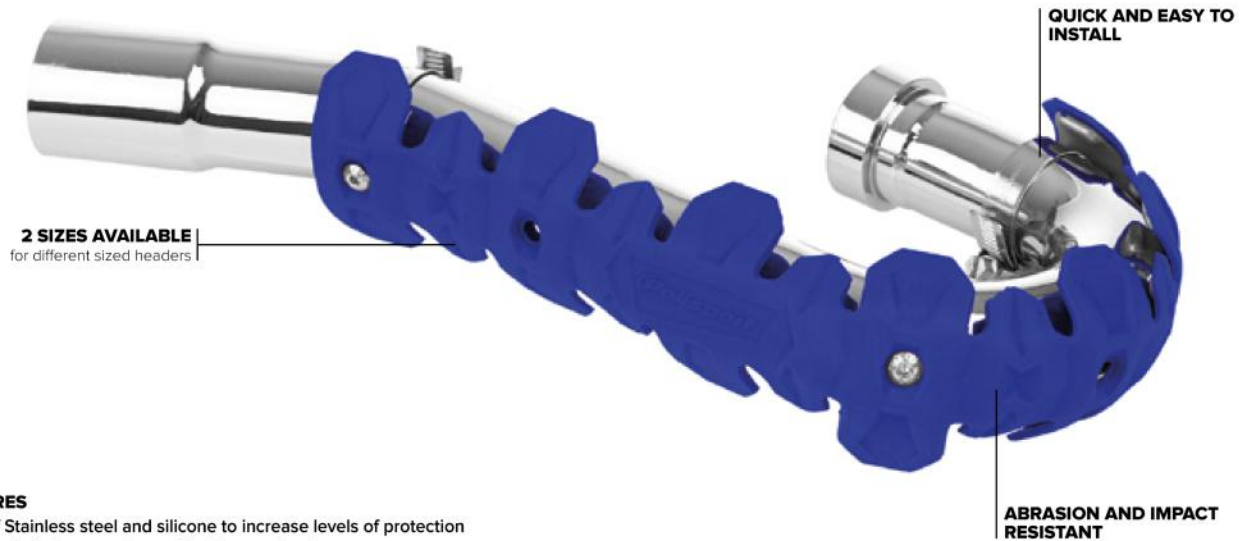

WATCH VIDEO

ARMADILLO HEAD PIPE GUARD

PERFORMANCE PART

FEATURES

Blend of Stainless steel and silicone to increase levels of protection
The use of elastomer reduces vibrations and noise
Resistant to head pipe high temperatures
Available in 2 different lengths: 22 cm / 8.6 in; 40 cm / 15.7 in
Provides protection from small impacts and rocks
Developed for 4-stroke motorcycles
The exhaust pipe does not have to be removed for guard installation

PARTS INCLUDED

1 Armadillo Head Pipe Guard
1 Mounting Kit

PACKAGING DETAILS

Packed in carton box
Short version weight = 220 g / 0.48 lb
Long version weight = 300 g / 0.66 lb

MOUNTING KIT INCLUDED