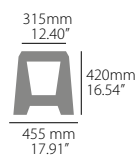

TRACK STAND

PIT BIKE STAND

FEATURES

Ultra-Lightweight, fully produced in plastic

Rubber top mat secured with clips

Rubber top mat can be replaced (sold as spare part)

Large free area with room for name, number and sponsor logo's

95mm hole allows easy access to drain plug for oil changes

Product developed in Partnership with ESAN (Escola Superior Aveiro Norte)

PARTS INCLUDED

1 Track Stand

PACKAGING DETAILS

Packed in carton box

Weight: 2,2 kg / 4,9 lb

☎ 5 (minimum order)

OPTIONAL REPLACEMENT PARTS RUBBER TOP + CLIPS

8985900001	OR-KTM
8985900002	BL-Y98
8985900003	R-CR4
8985900004	GR-05
8985900005	Y-05
8985900006	GREY

esan
universidade
de aveiro

OFFICIAL SPONSOR