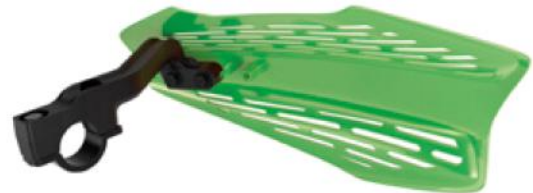

PACKAGING DETAILS

MX FORCE

285 g / 0,62 lb

Carton box
⊕ 21 (master box)

MOUNTING KIT
INCLUDED

SPARE PARTS AVAILABLE > P. 32