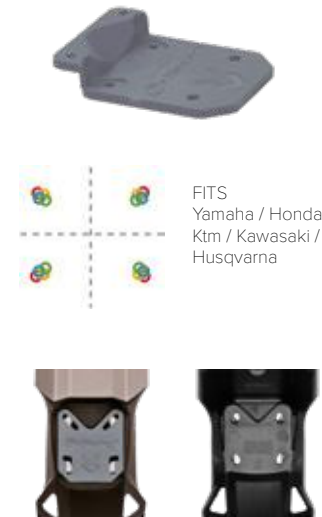

FITS
Yamaha / Honda
Ktm / Kawasaki /
Husqvarna