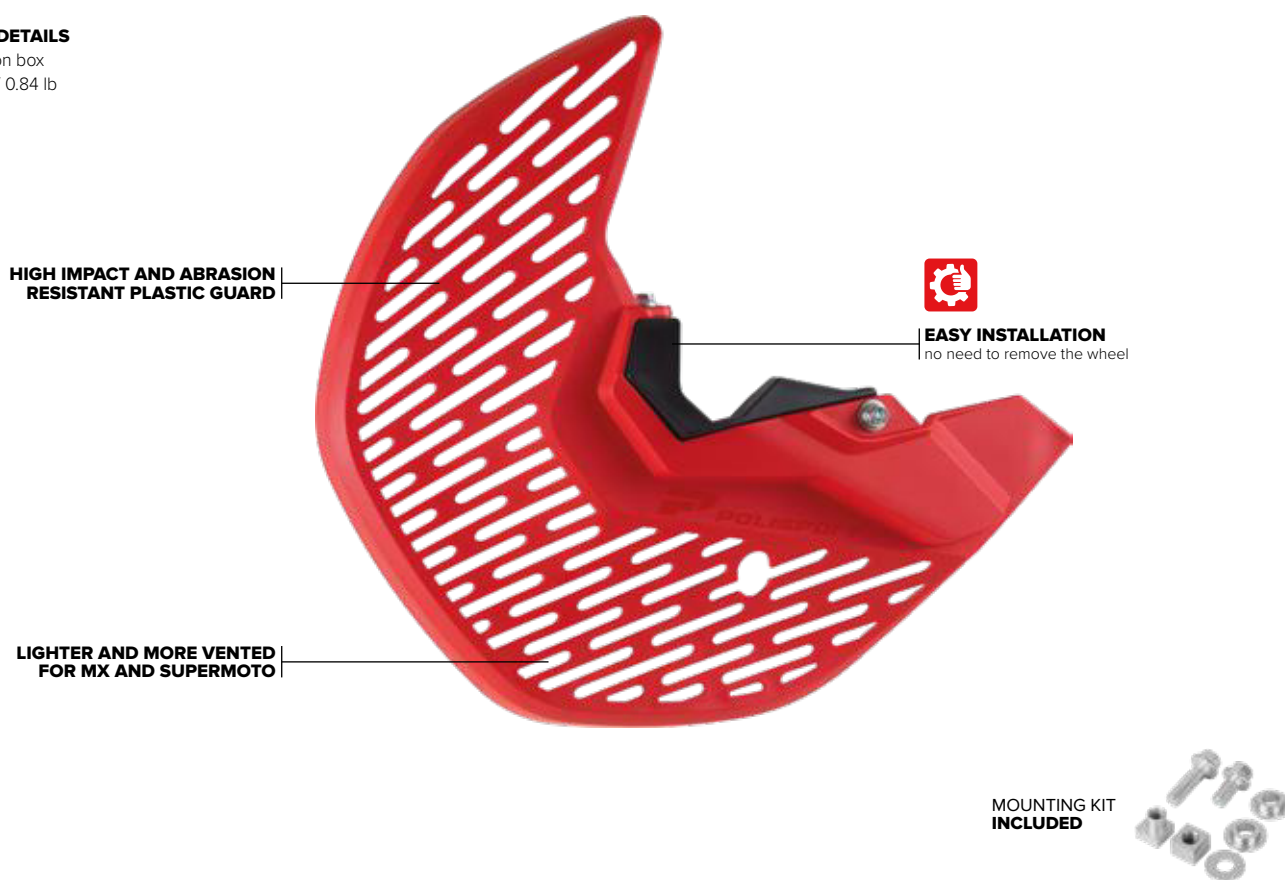

MX DISC & BOTTOM FORK GUARD

PERFORMANCE PART

NEW

FEATURES

- Complete protection of the brake disc and bottom fork guard
- Perfect protection from rocks and roost
- Accepts oversized 295 mm brake discs
- Extra ventilation for MX and Supermoto
- Model-specific Bottom Fork Guards are required
- Bottom Fork Guards can be used separately (Sold Separately)
- Developed to work with stock forks only

PARTS INCLUDED

- 1 Polisport Full Disc Protector + Bottom Fork Protector
- 1 Mounting kit

PACKAGING DETAILS

- Packed in carton box
- Weight: 380 g / 0.84 lb

KAWASAKI

KX250F	13-20	BK	8158100001	6
		WH	8158100002	6
		GR-05	8158100003	6
		N-GREY	8158100004	6
	21-23	BK	8158200001	6
		WH	8158200002	6
		GR-05	8158200003	6
		N-GREY	8158200004	6
KX450F	15-18	BK	8158100001	6
		WH	8158100002	6
		GR-05	8158100003	6
		N-GREY	8158100004	6
	19-23	BK	8158200001	6
		WH	8158200002	6
		GR-05	8158200003	6
		N-GREY	8158200004	6

KTM

SX/SXF/XC/XC-F	07-14	BK	8158400001	6
		WH	8158400002	6
		OR-K16	8158400003	6
		N-GREY	8158400004	6
	15-22	BK	8158500001	6
		WH	8158500002	6
		OR-K16	8158500003	6
		N-GREY	8158500004	6
EXC/EXC-F/XC-W / XCF-W	08-15	BK	8158400001	6
		WH	8158400002	6
		OR-K16	8158400003	6
		N-GREY	8158400004	6
	16-23	BK	8158500001	6
		WH	8158500002	6
		OR-K16	8158500003	6
		N-GREY	8158500004	6

GAS GAS

EC 250 / 300 / 350	09-20	BK	8158300001	6
		WH	8158300002	6
		RED	8158300003	6
		N-GREY	8158300004	6
XC 250 / 300 / 350	17-20	BK	8158300001	6
		WH	8158300002	6
		RED	8158300003	6
		N-GREY	8158300004	6
MC / MCF 125 / 250 / 450	21-23	BK	8158500001	6
		WH	8158500002	6
		RED	8158500005	6
		N-GREY	8158500004	6
EC / EC-F 250 / 300 / 350	21-23	BK	8158500001	6
		WH	8158500002	6
		RED	8158500005	6
		N-GREY	8158500004	6