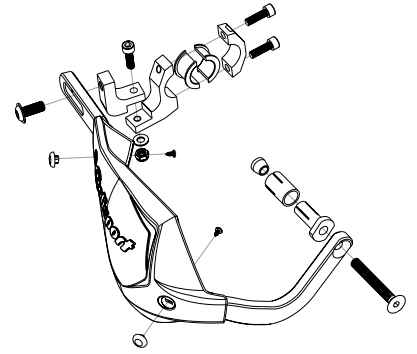

HANDGUARDS SPARE PARTS

TOUQUET

PLASTIC GUARD + BOLTS

- 8306900001 white
- 8306900002 black
- 8306900003 blue yam 98
- 8306900004 yellow RM 01
- 8306900005 orange KTM
- 8306900006 red CR 04
- 8306900007 green KX 05

WEIGHT
166 g / 0.37 lb

BOX
⊕ 8

MOUNTING KIT

8306800004
WEIGHT
341 g / 0.75 lb
BOX
⊕ 40

ALUMINUM BAR

(pair)
8307700002
WEIGHT
465 g / 1.02 lb
BOX
⊕ 12

BOLTS

8306100001
WEIGHT
11 g / 0.02 lb
BOX
⊕ 50