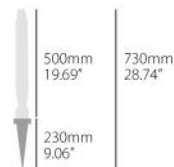

TRACK MARKER + BACKSIDE INSERT

Weight: 250 g / 0.55 lb

⊗ 50

○ 8982000002 white

EXTRA STRONG
ground spike