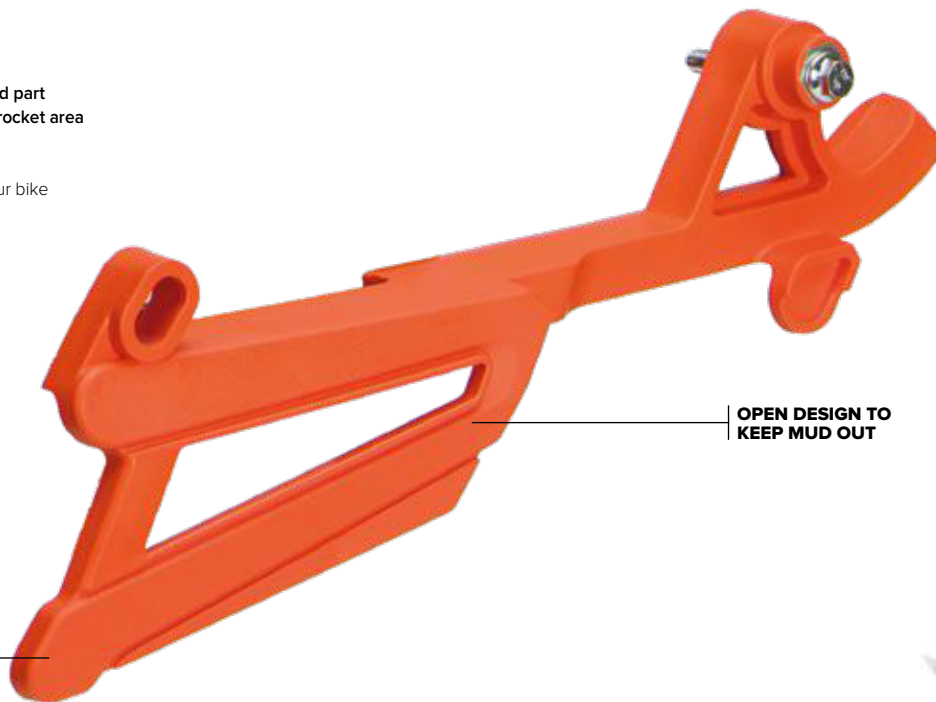

FRONT SPROCKET PROTECTOR

PERFORMANCE PART

FEATURES

- Highly durable and resistant injection molded part
- Open Design to keep mud out of the front sprocket area
- Provides protection to the ignition cover
- Easy to install and remove for cleaning
- Up to date design to enhance the looks of your bike
- Lightweight Plastic Part

PARTS INCLUDED

- 1 Sprocket Protector
- 1 Mounting Kit

PACKAGING DETAILS

- Packed in carton box
- Weight: 188 g / 0.41 lb

OPEN DESIGN TO
KEEP MUD OUT

HIGHLY DURABLE
AND RESISTANT

MOUNTING KIT
INCLUDED

BETA			
RR2T/4T	20-23	BK	8468400001 8
		R-BETA	8468400002 8

SHERCO			
SE	14-23	BK	8468400001 8
		S-BLUE	8468400002 8
SEF	12-23	BK	8468400001 8
		S-BLUE	8468400002 8

YAMAHA			
YZ125	05-23	BK	8468400001 8
YZ125X		R-CR4	8468400002 8
		BL Y98	8468400003 8
YZ250	99-23	BK	8468100001 8
		BL Y98	8468100002 8
YZ250X	16-23	BK	8468100001 8
		BL Y98	8468100002 8
YZ250F	01-13	BK	8468100001 8
		BL Y98	8468100002 8
	14-23	BK	8468000001 8
		BL Y98	8468000002 8
YZ450F	14-22	BK	8468000001 8
		BL Y98	8468000002 8
YZ250FX	15-23	BK	8468000001 8
		BL Y98	8468000002 8
YZ450FX	16-23	BK	8468000001 8
		BL Y98	8468000002 8
WR250F	01-14	BK	8468100001 8
		BL Y98	8468100002 8
	15-23	BK	8468000001 8
		BL Y98	8468000002 8
WR450F	16-23	BK	8468000001 8
		BL Y98	8468000002 8

HONDA			
CR250R	02-07	BK	8468400001 8
		R-CR4	8468400002 8
		BL Y98	8468400003 8

CRF250R	04-09	BK	8468400001 8
		R-CR4	8468400002 8
		BL Y98	8468400003 8
	10-17	BK	8468200001 8
		R-CR4	8468200002 8
	18-23	BK	8468800001 8
		R-CR4	8468800002 8
CRF250X	04-17	BK	8468400001 8
		R-CR4	8468400002 8
		BL Y98	8468400003 8

CRF450R	08	BK	8468400001 8
		R-CR4	8468400002 8
		BL Y98	8468400003 8
	09-20	BK	8468200001 8
		R-CR4	8468200002 8
	21-23	BK	8468900001 8
		R-CR4	8468900002 8

KTM			
SX/XC 125/150/250/300	17-22	BK	8467800001 20
		OR-K16	8467800002 20
EXC/XCW 250/300	17-23	BK	8467800001 20
		OR-K16	8467800002 20
SX-F 250/350	16-22	BK	8467700001 20
		OR-K16	8467700002 20
EXC-F 250/350	16-23	BK	8467700001 20
		OR-K16	8467700002 20
SX-F 450	16-22	BK	8467800001 20
EXC-F 450/500		OR-K16	8467800002 20

HUSQVARNA			
TC 250/300	17-22	BK	8467800001 20
		OR-K16	8467800002 20
TE 250/300	17-23	BK	8467800001 20
		OR-K16	8467800002 20
FC 250/350	16-22	BK	8467700001 20
		OR-K16	8467700002 20
FE 250/350	17-23	BK	8467700001 20
		OR-K16	8467700002 20
FC 450/501	16-22	BK	8467800001 20
		OR-K16	8467800002 20
FE 450/501	16-23	BK	8467800001 20
		OR-K16	8467800002 20

KAWASAKI			
KX125	05-08	BK	8468500001 8
		GR-05	8468500002 8
KX250	05-08	BK	8468500001 8
		GR-05	8468500002 8
KX250F	17-18	BK	8468500001 8
		GR-05	8468500002 8
KX450F	06-18	BK	8468500001 8
		GR-05	8468500002 8

SUZUKI			
RMZ250	07-14	BK	8468100001 8
		BL Y98	8468100002 8
RMZ450	05-19	BK	8468100001 8
		BL Y98	8468100002 8