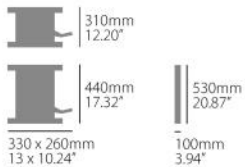

PACKAGING DETAILS

Packed in carton box
Weight: 5,5 kg / 12.13 lb
☉ 1 (master box)

reddot award 2017
best of the best