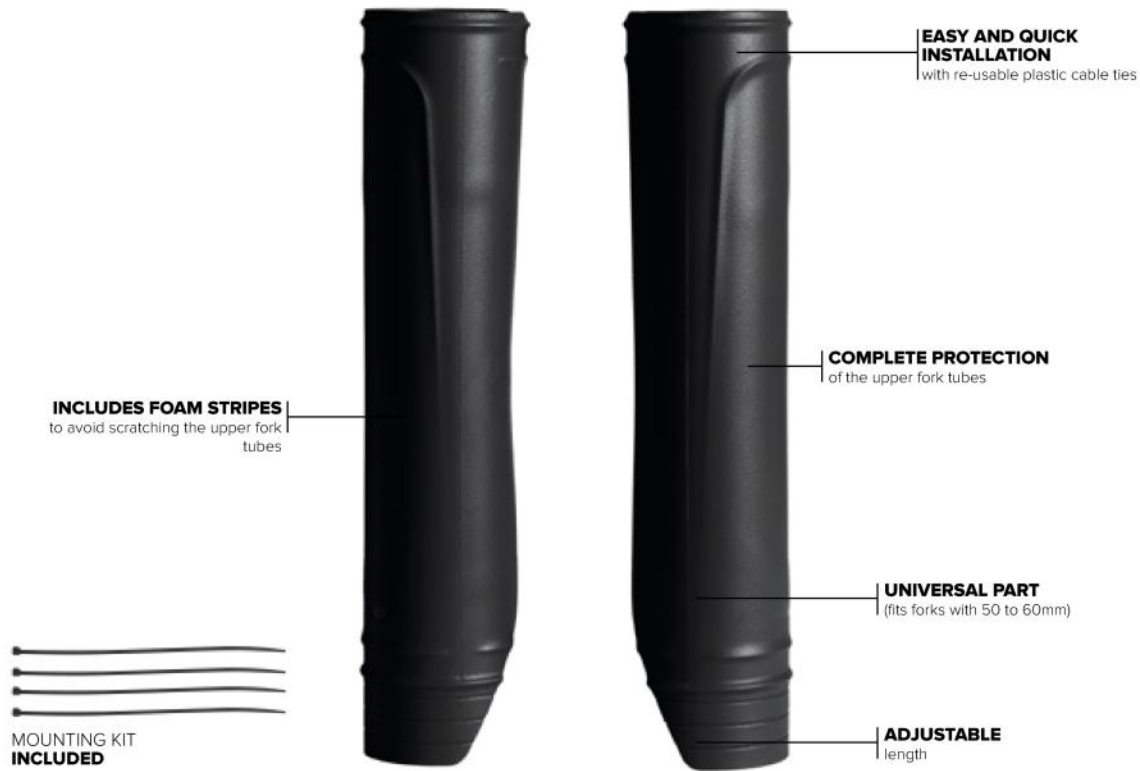

WATCH VIDEO

UPPER FORK PROTECTORS

PERFORMANCE PART

FEATURES

High impact resistance plastic guard

Perfect protection from rocks and roost

Good Design Award winner

Keeps the fork upper tubes looking like new

Easy to remove and reassemble when washing the bike

Includes re-usable zip ties for assembly

Engraved precut lines for length adjustment (from 228 to 252 mm)

Periodical removal and cleaning advised

PARTS INCLUDED

1 Pair of Upper Fork Guards

Protective Foam

Re-usable plastic cable ties

PACKAGING DETAILS

Packed in blister

Weight: 222 g / 0.49 lb

⊕ 14