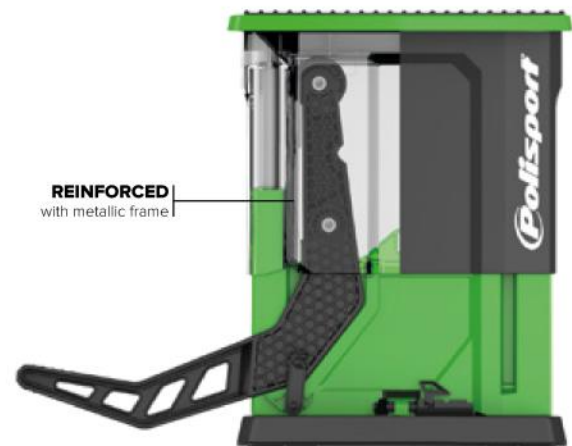

LIFT BIKE STAND

FOLDABLE PIT LIFT BIKE STAND

FEATURES

- Minimal effort to elevate the motorcycle
- Bi-material: polypropylene and rubber
- Space saving
- Lifts up to 200 kg / 440 lb
- Safety lock system to avoid accidents
- No tools required
- Built-in rubber pegs to avoid slipping

PARTS INCLUDED

1 Lift Bike Stand

PACKAGING DETAILS

Packed in carton box
Weight: 5,5 kg / 12.13 lb
☉ 1 (master box)

reddot award 2017
best of the best