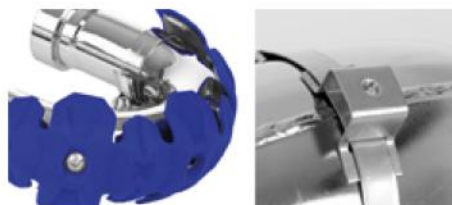

## QUICK and EASY to Install

The ARMADILLO Head Pipe Guard is easy to install and remove for cleaning, using just 3 brackets and metal clips.