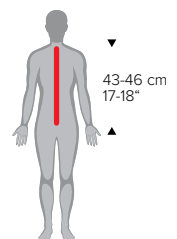

PACKAGING DETAILS

PHANTOM PRO	8003900001	nardo grey	745 g / 1.64 lb	Plastic bag 10 (master box)