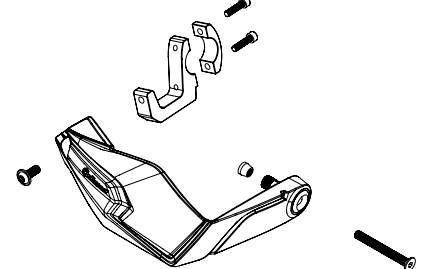

S-DUAL

MOUNTING KIT

8306800005
WEIGHT
167 g / 0.37 lb
BOX
⊕ 50