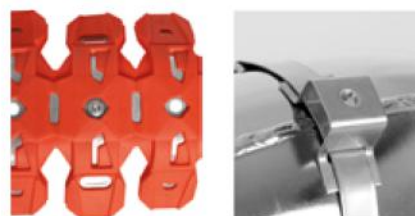

## QUICK and EASY to Install

ARMADILLO Pipe Guard was developed to be quickly installed and removed, with just 3 brackets or 3 brackets and 3 metal clips.